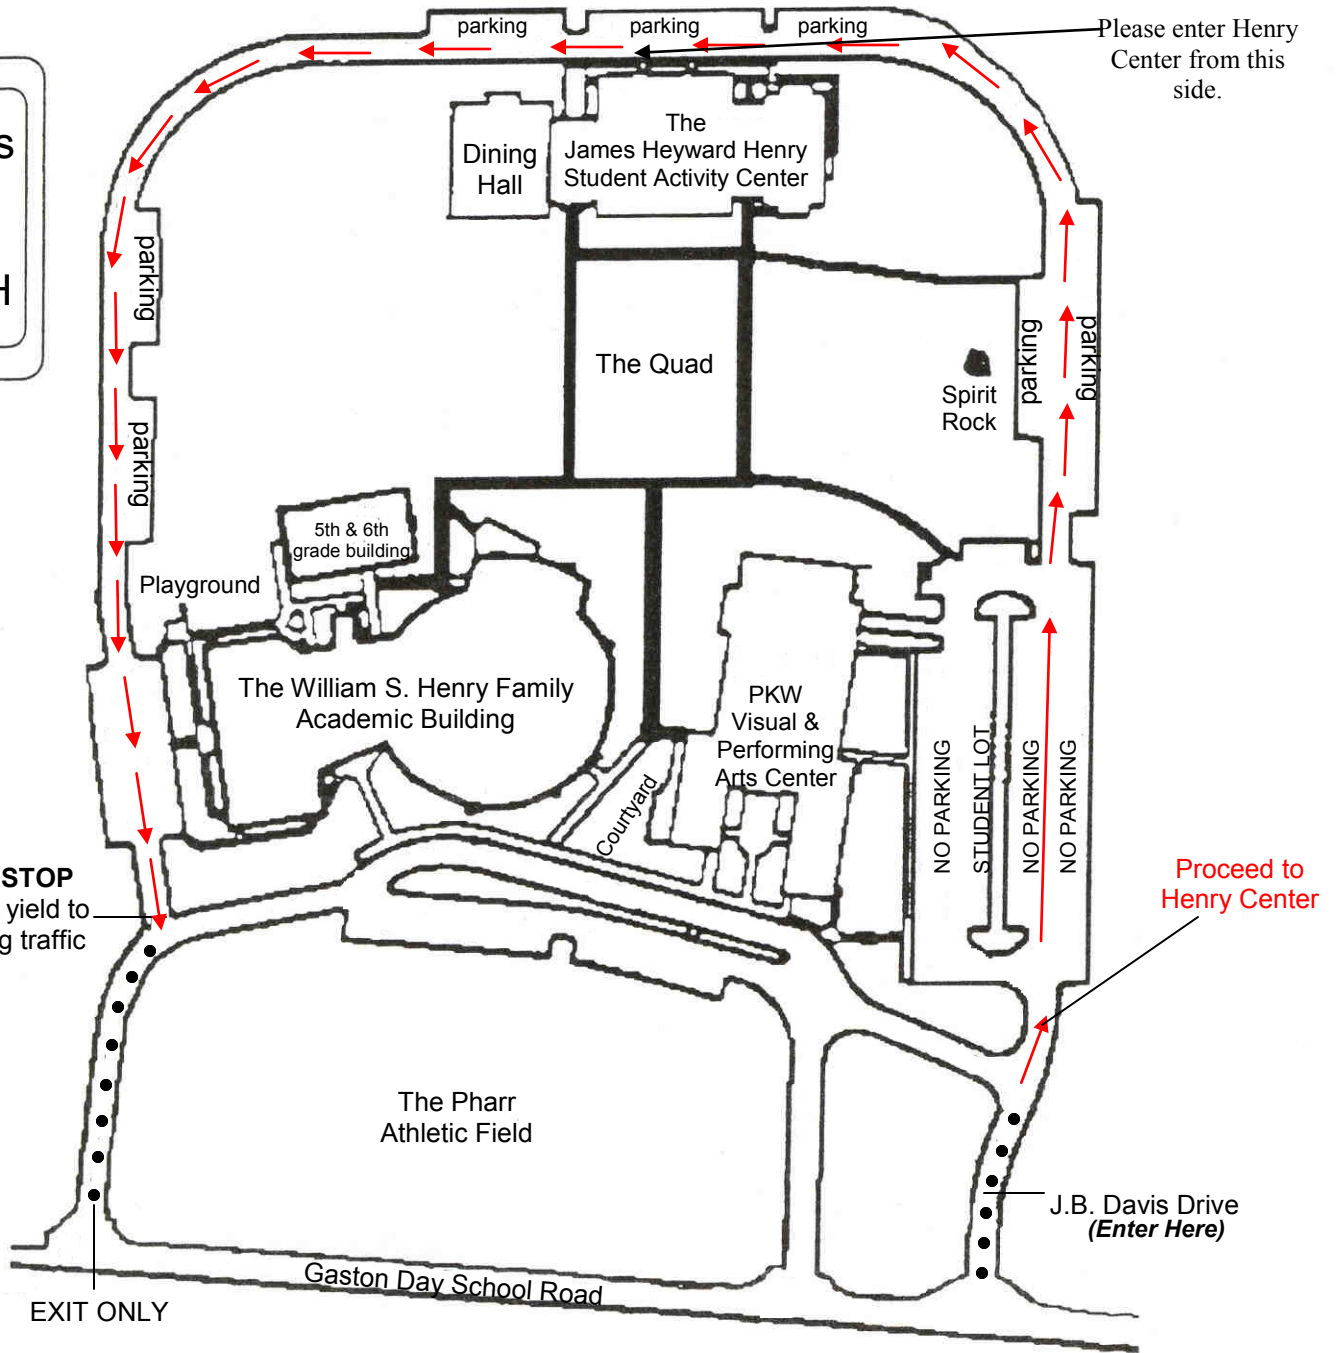

Gaston Day School Campus Map/Traffic Pattern

Campus
Speed
Limit
15 MPH

Please enter Henry Center from this side.

Proceed to Henry Center

Please STOP here and yield to oncoming traffic

J.B. Davis Drive (Enter Here)

EXIT ONLY

Gaston Day School Road